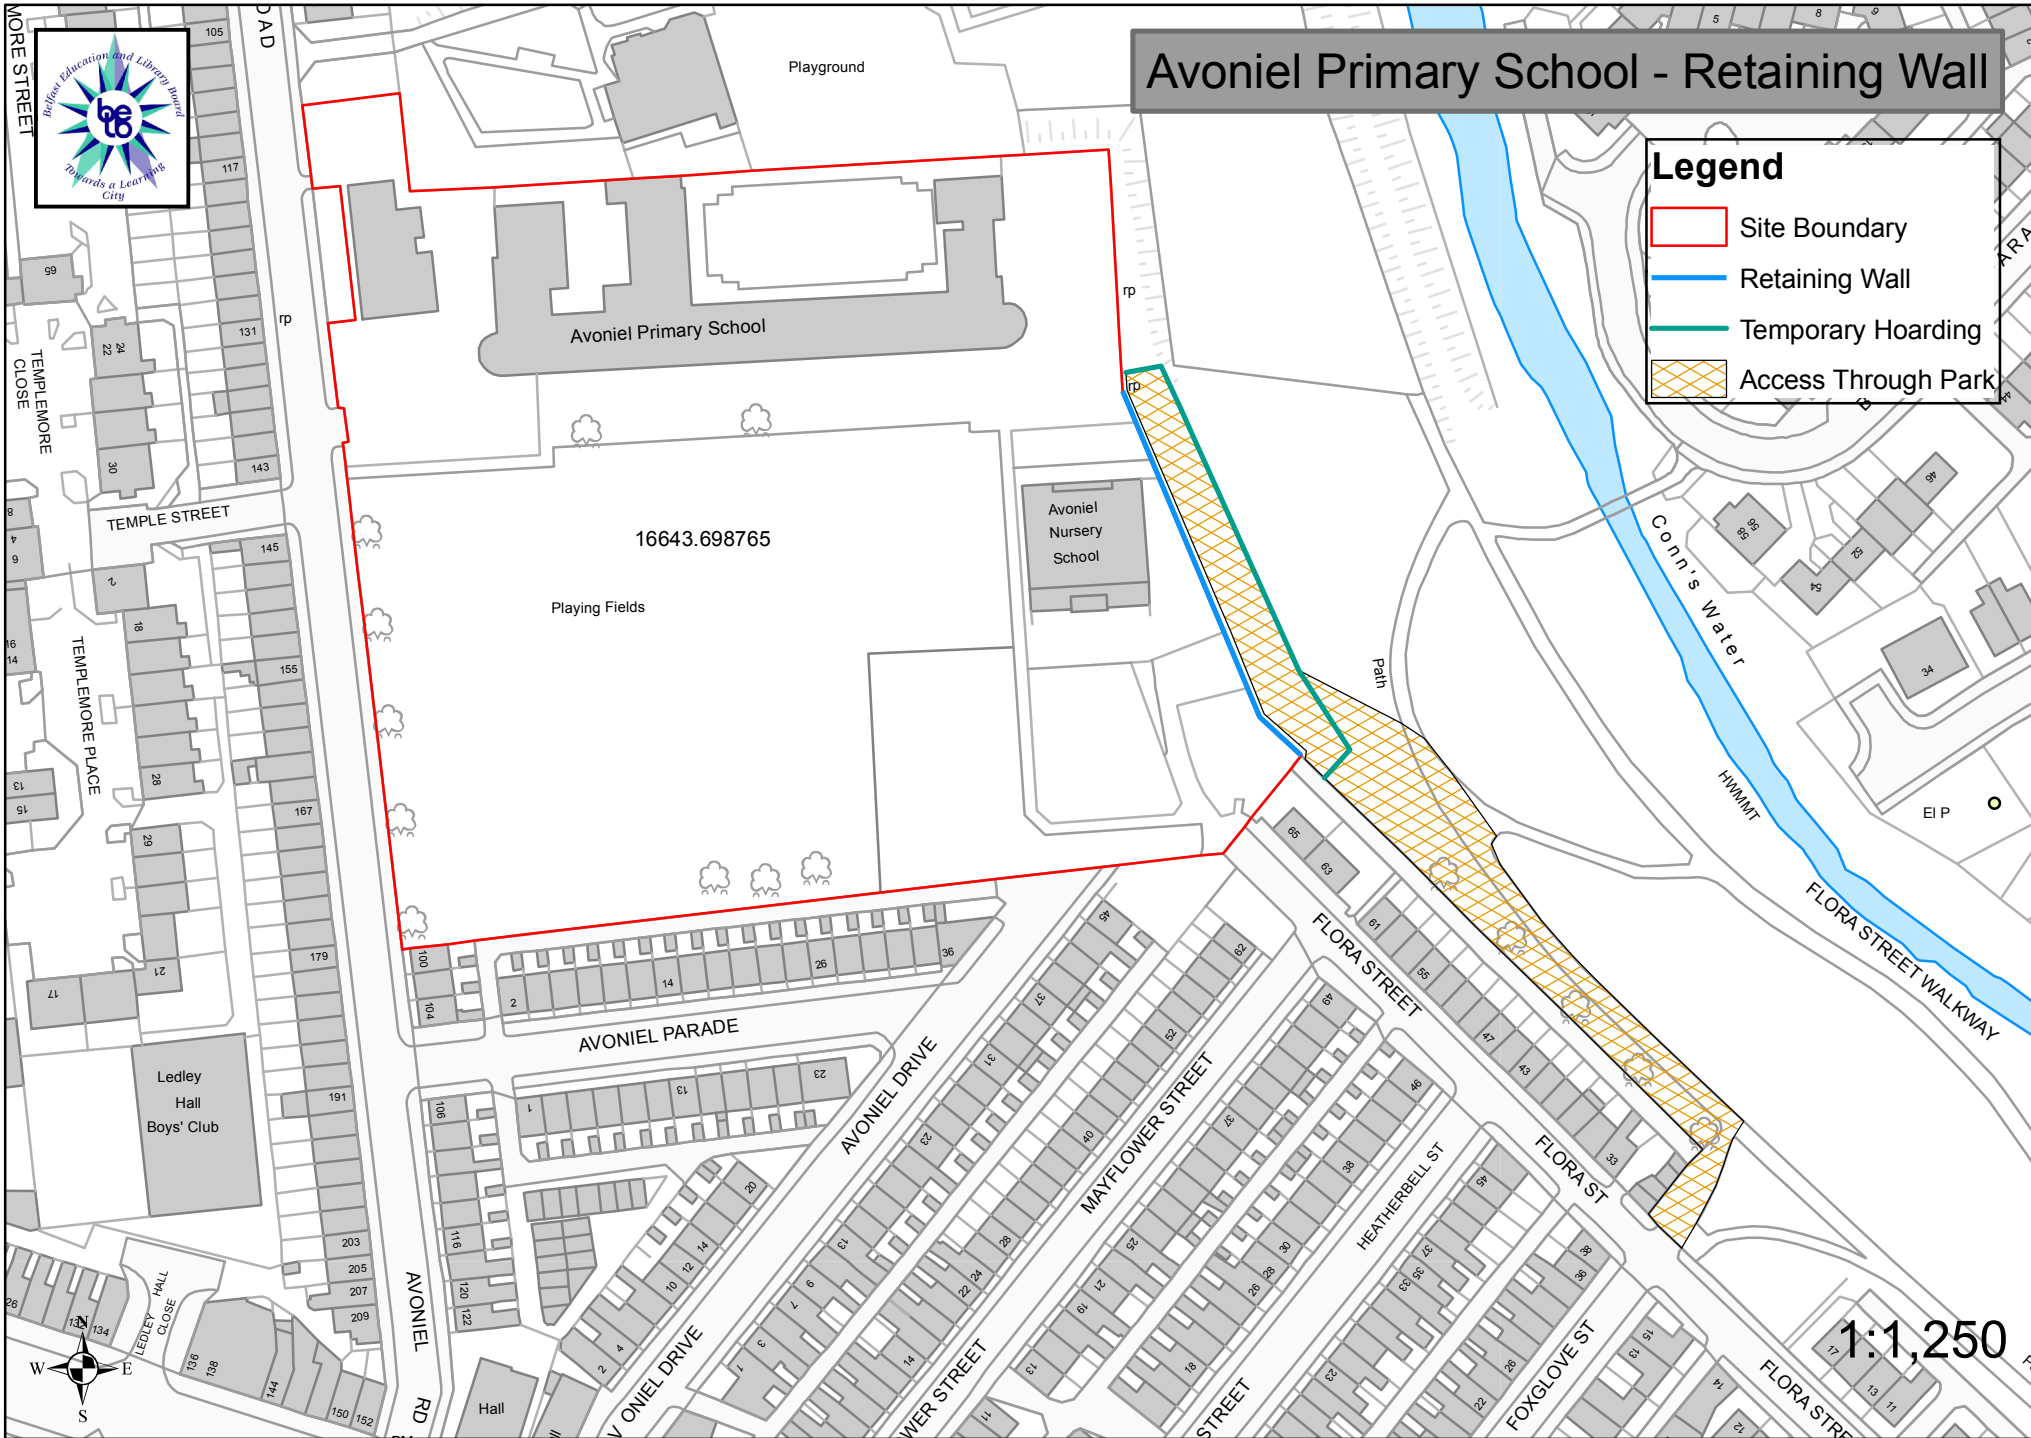

Avoniel Primary School - Retaining Wall

Legend

- Site Boundary
- Retaining Wall
- Temporary Hoarding
- Access Through Park

1:1,250